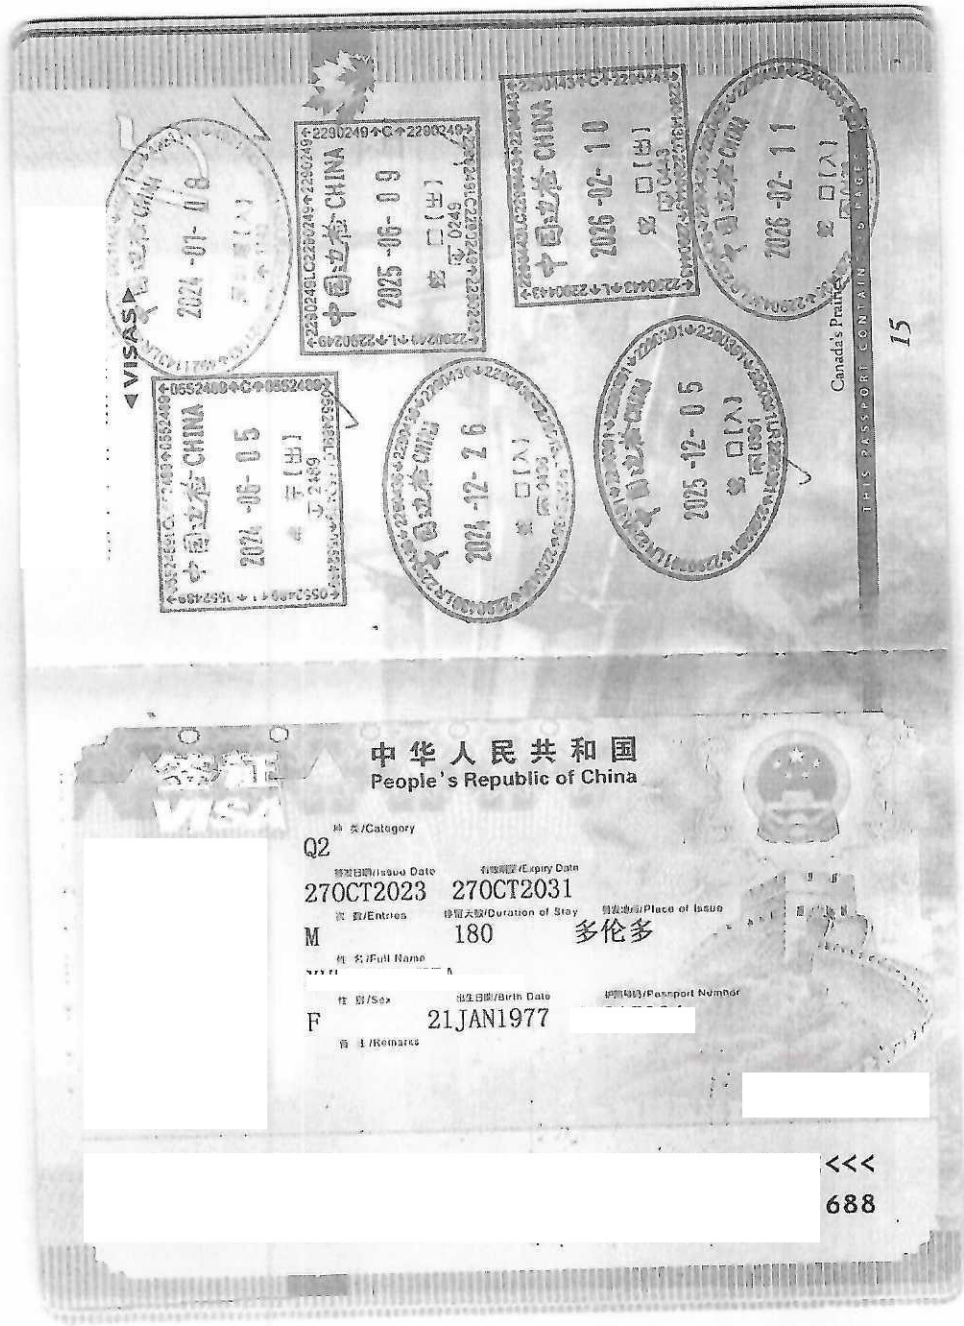

## Translation of Entry and Exit Stamps on Passport

Based on the passports of \_\_\_\_\_ Female, the stamps recording her entering into and departing from China are translated as follows:

Passport No.:

Page	Date		Check Post	Exit/Entry
09	2023-02-23	Shenzhen Bay	China Border Inspection	Entry
09	2023-08-20	Shekou	China Border Inspection	Exit
15	2024-06-05	Pudong	China Border Inspection	Exit
15	2024-01-08	Shenzhen Bay	China Border Inspection	Entry
15	2024-12-26	Shekou	China Border Inspection	Entry
15	2025-06-09	Shekou	China Border Inspection	Exit
15	2025-12-05	Shekou	China Border Inspection	Entry
15	2026-02-10	Shekou	China Border Inspection	Exit
15	2026-02-11	Shekou	China Border Inspection	Entry

Les Pages de la Confédération

CE PASSEPORT CONTIENT 30 PAGES

9

V  
A

68V22

I certify that this is a true copy  
of the original document  
Date: 2026

中华人民共和国  
People's Republic of China

种类/Category  
Q2  
签发日期/Issue Date 27OCT2023 有效期至/Expiry Date 27OCT2031  
次数/Entries M 停留天数/Duration of Stay 180 签发地点/Place of Issue 多伦多  
姓名/Full Name  
性别/Sex F 出生日期/Birth Date 21JAN1977 护照号码/Passport Number  
备注/Remarks